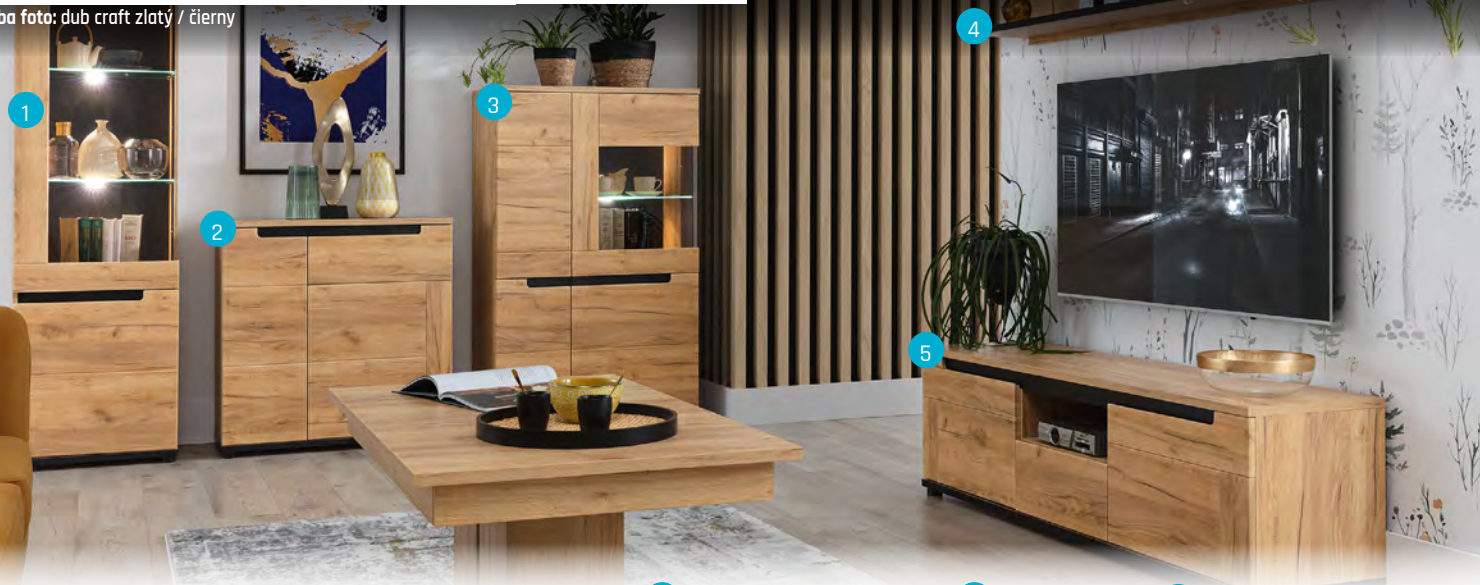

PRISCO

farba foto: dub craft zlatý / čierny

+ led osvetlenie -
OSVETLENIE LED 1x led 3d biely teplý - 20 €
OSVETLENIE LED 2x led 3d biely teplý - 25 €